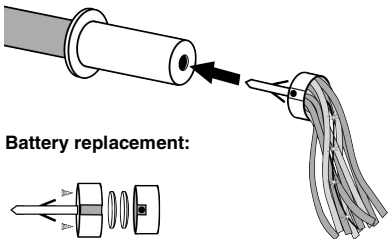

**To install: Sparkle Brightz™:**

**Battery replacement:**

**Battery Information:** Includes 2x CR2032 (3V) batteries per streamer.

*Do not mix old and new batteries and do not mix alkaline, standard (carbon-zinc) or rechargeable (nicad, ni-mh, etc.) batteries.*

**CHOKING HAZARD!** – Small parts. Not for children 3 years of age or under.

**WARNING!** This product contains button or coin cell batteries. A swallowed button or coin cell battery can cause internal chemical burns in as little as 2 hours and can be fatal. Properly dispose of used batteries according to local regulations. Keep new and used batteries away from children. If you think batteries might have been swallowed or placed inside any part of the body, seek immediate medical attention.